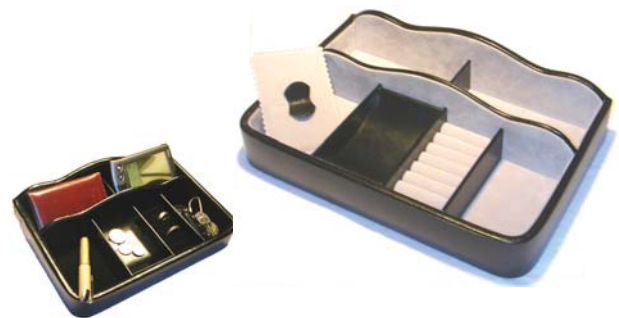

## JEWELRY BOXES

- 4232                      6 Piece Watch Display Box
- Black                      Recessed lock; wedge corners;  
Six padded watch holders.  
Case Pack: 1              Smooth leather.  
6" x 7<sup>3</sup>/<sub>4</sub>" x 3<sup>1</sup>/<sub>2</sub>"
- NOT AVAILABLE AT THIS TIME**

---

 Men's Dresser Top Valet

Handsome organizer offers six ring rolls, four black velvet lined jewelry compartments, and one leather lined coin compartment. Curved dividers highlight the simple silhouette.  
Smooth leather.  
10" x 1<sup>1</sup>/<sub>2</sub> x 7"

---

 Men's Dresser Top Valet w/Lid

Six compartments include four ring rolls, one smooth leather coin section. Flap lid highlighted with stitched down tab covers compartment that runs the width of the case.  
Smooth leather.  
11" x 1" x 8<sup>3</sup>/<sub>4</sub>"

---

 Zip Jewelry Box w/Small Box

Zippered box opens to reveal smaller snap close box for travel or use in a safe. Large box offers two chain holders, long compartment and mirror. Smaller box has earring holder, two ring rolls and two small compartments. Ivory lining.  
Lizard grain leather.  
Large box: 6<sup>3</sup>/<sub>4</sub>" x 2<sup>1</sup>/<sub>2</sub>" h x 4<sup>1</sup>/<sub>4</sub>"  
Small box: 3<sup>1</sup>/<sub>2</sub>" x 1<sup>1</sup>/<sub>2</sub>" x 2<sup>3</sup>/<sub>4</sub>"